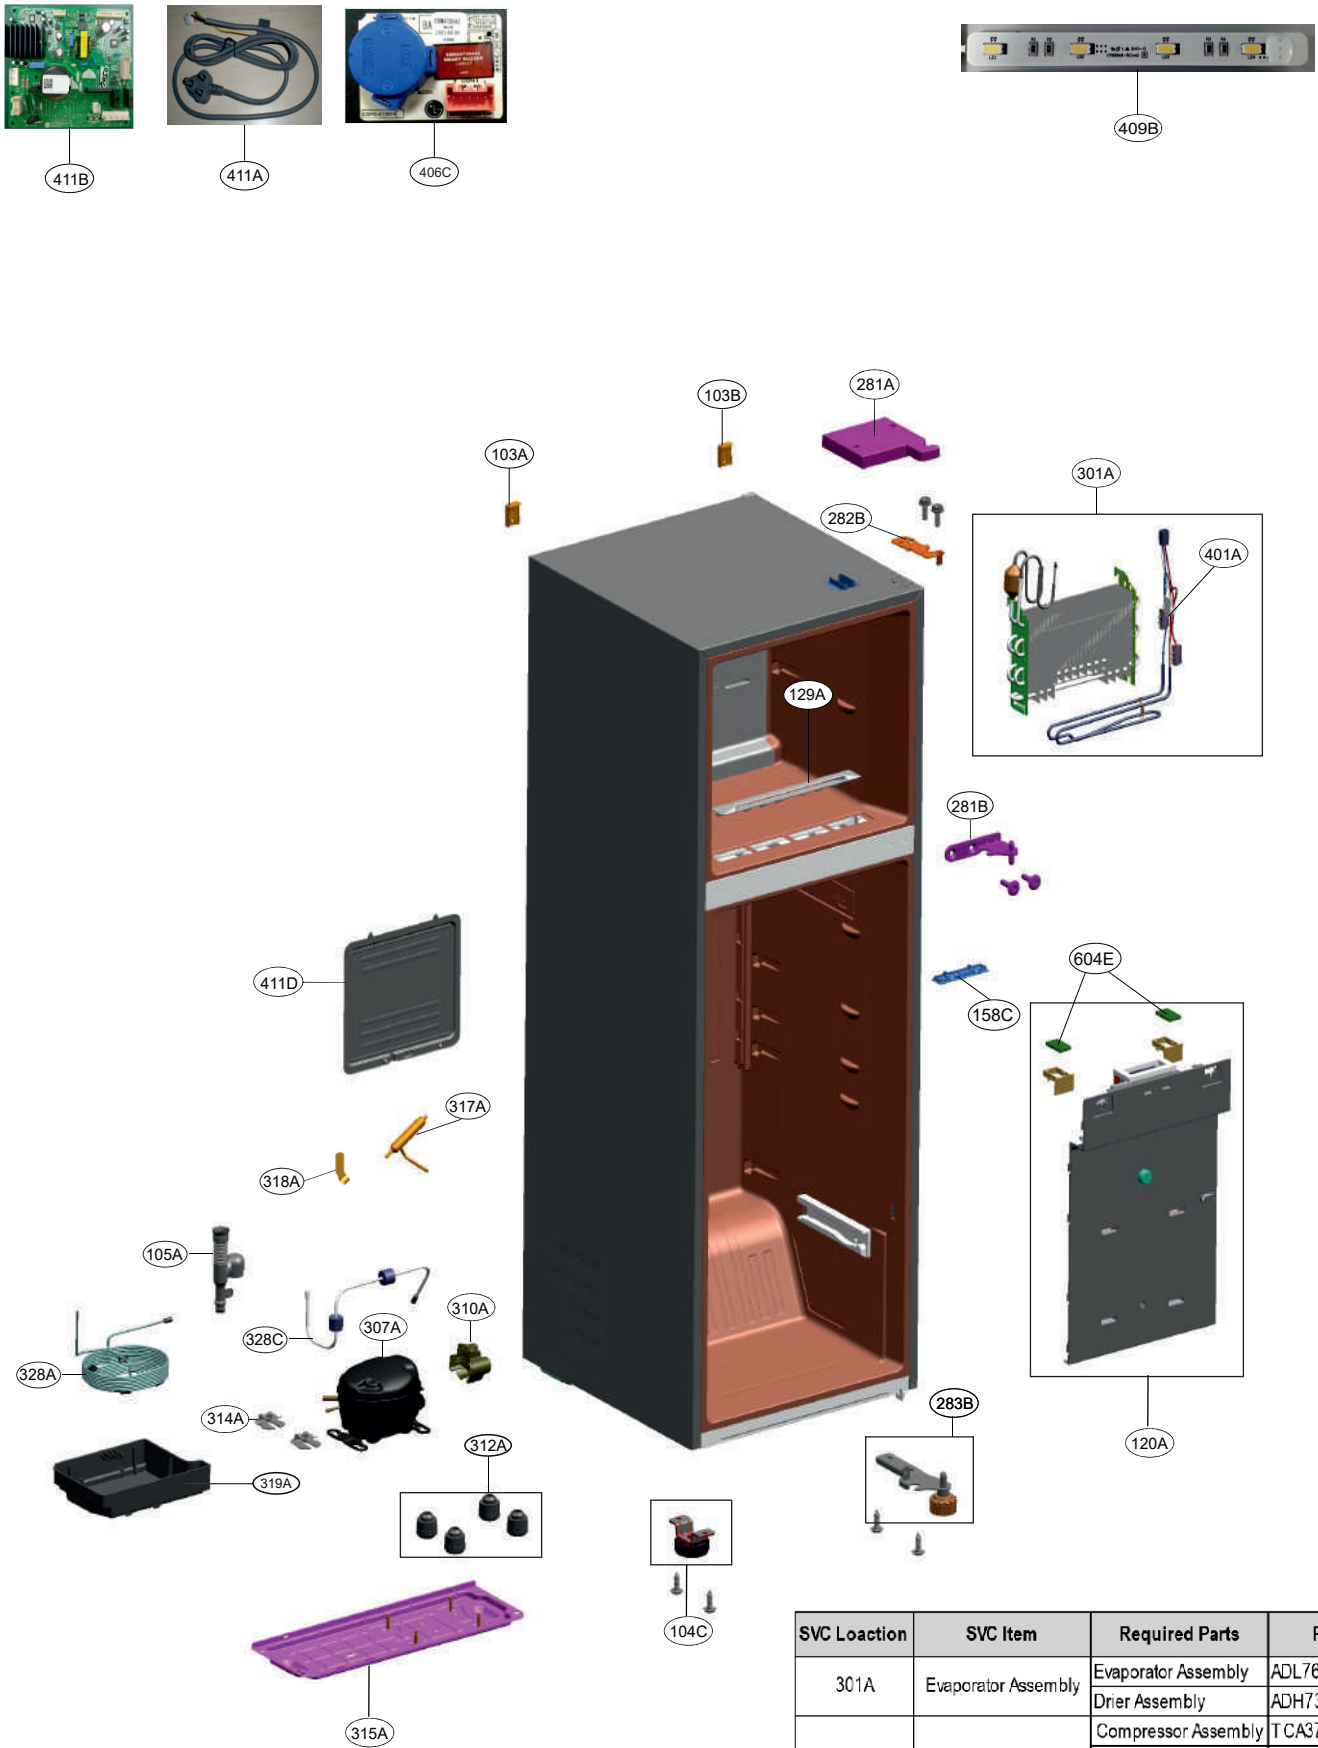

# 10. EXPLODED VIEW & REPLACEMENT PARTS LIST

SVC Location	SVC Item	Required Parts	P/No.
301A	Evaporator Assembly	Evaporator Assembly	ADL76*****
		Drier Assembly	ADH73*****
307A	Compressor Assembly	Compressor Assembly	TCA37*****
		Overload Protect	6750CL*****
		Drier Assembly	ADH73*****
328A	Pipe Assembly,Joint	Pipe Assembly,Joint	AGR30*****
		Drier Assembly	ADH73*****
328C	Pipe Assembly,Joint	Pipe Assembly,Joint	AGR30*****
		Drier Assembly	ADH73*****